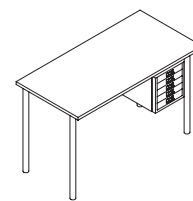

H2910NL

*High plinth supplied in black as standard.
Please note High plinth + 29 series MultiDrawer = H: 710mm (28")

MultiSideboard

H: 752mm (29.6") W: 1000mm (39.4") D: 450mm (17.7")

Product Code	Description
MS1007H	Steel sliding doors, one steel shelf and steel Hairpin legs

MS1007H

MultiSling

H: 410mm (16.1") W: 286mm (11.3") D: 379mm (14.9")

Product Code	Description
MSLING	Under desk MultiDrawer fixing kit and tray for twelve series Multi-drawer

MSLING

MultiDrawer not included, must be purchased separately. Compatible with the Mosaic hanging accessory pack.