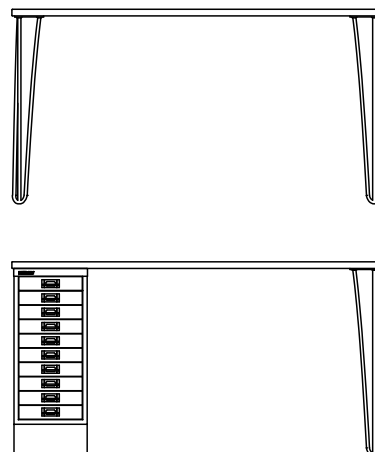

MultiSideboard

The MultiSideboard suites beautifully with the rest of the MultiRange. The sliding steel doors allow you to add a pop of colour to the room, matching your MultiDrawer or MultiDesk if you wish. Simple clean lines and a choice of steel hairpin or tapered wooden legs combine style with practical storage for any room. The Multisideboard provides a minimalist place to pop your printer or other belongings, with handy adjustable shelves, so that when you're finished with your work, you can pack your day away.